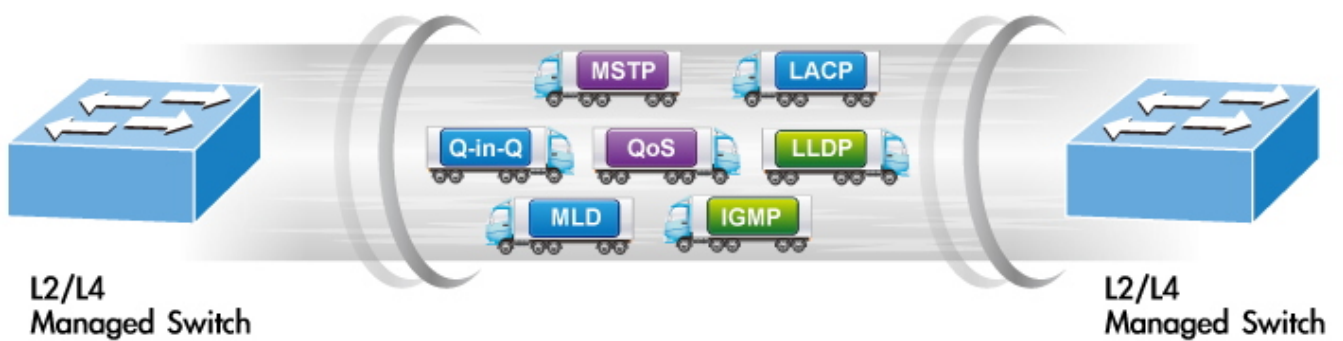

## Automatically Reboot Every Friday 23:00

PoE  
ON OFF ON

CPU/Buffer  
Load 85%

CPU/Buffer  
Load 10%

PoE PT Camera

1000BASE-T UTP with PoE

10BASE-T UTP with PoE