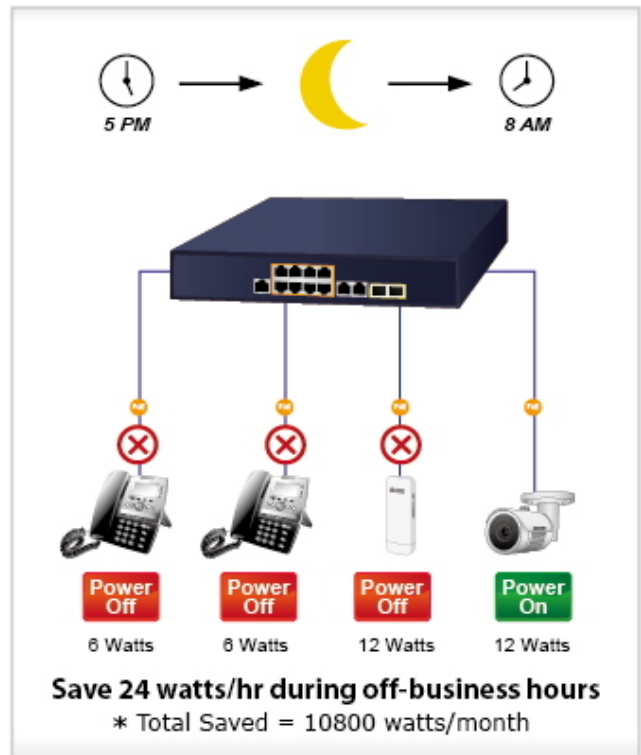

## Automatically Reboot Every Friday 23:00

PoE  
ON OFF ON

CPU/Buffer  
Load 85%

CPU/Buffer  
Load 10%

PoE PT Camera

1000BASE-T UTP with PoE

10BASE-T UTP with PoE