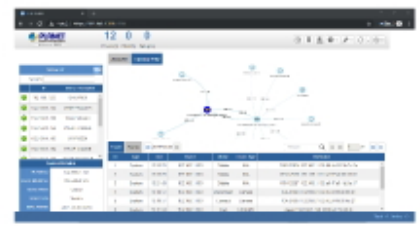

Step 3

Domain Info. Display

Nodes Discovery

Topology View

Event Report

SMTP Alert

Smart AP Control

Let Network Device Management Make Operations Easier