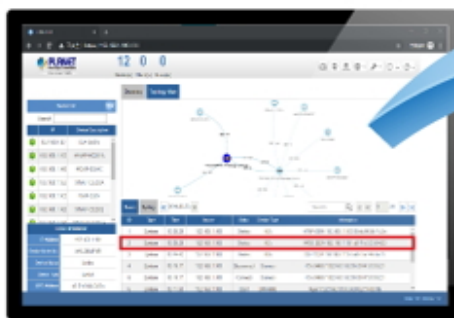

Switch

VoIP

PON

NVR/HDVR

Step 1

Discovery

Step 2

Add to List

Step 3

Domain Info. Display

Nodes Discovery

Topology View

Event Report

SMTP Alert

Smart AP Control

Let Network Device Management Make Operations Easier