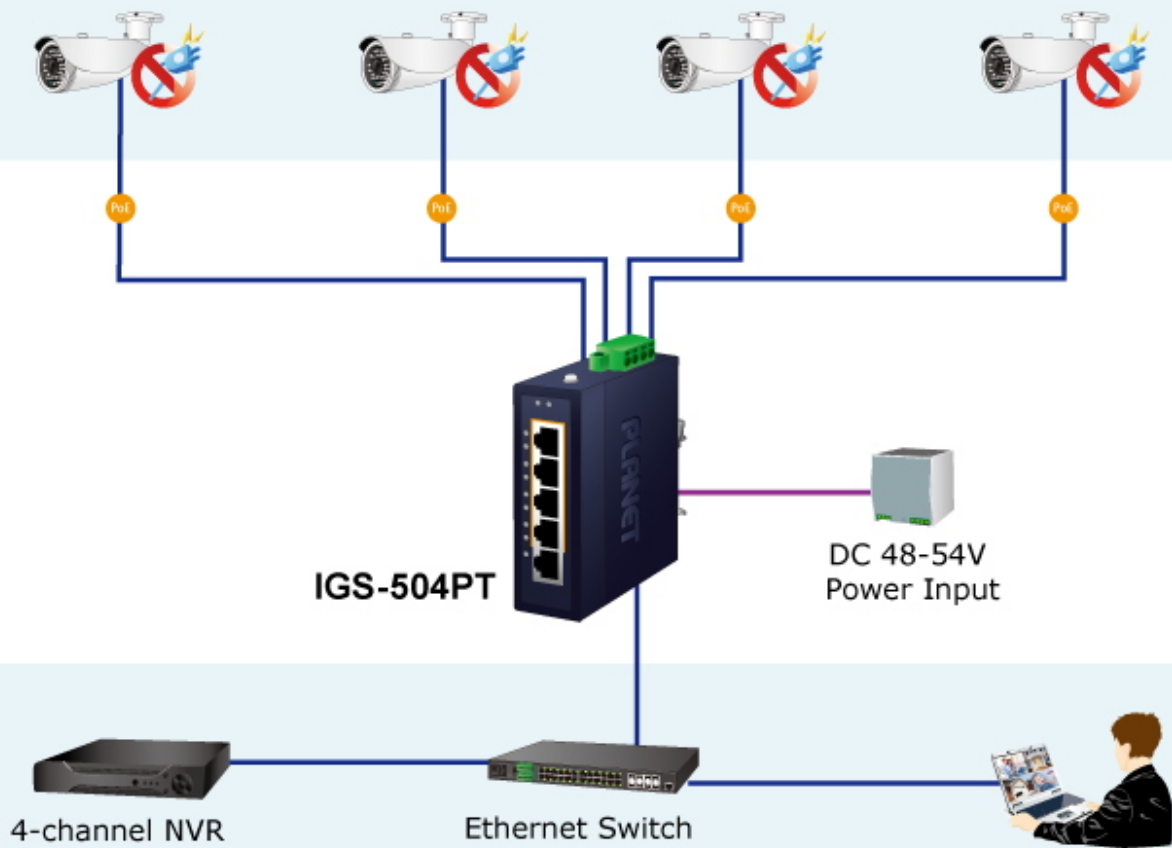

# Non-stop Ethernet Server Dual Power Input with Auto Failover

# Compact Industrial 5-Port Switch

IGS-504PT

IGS-614HPT

## Port 1~Port 4 PoE IP Cameras