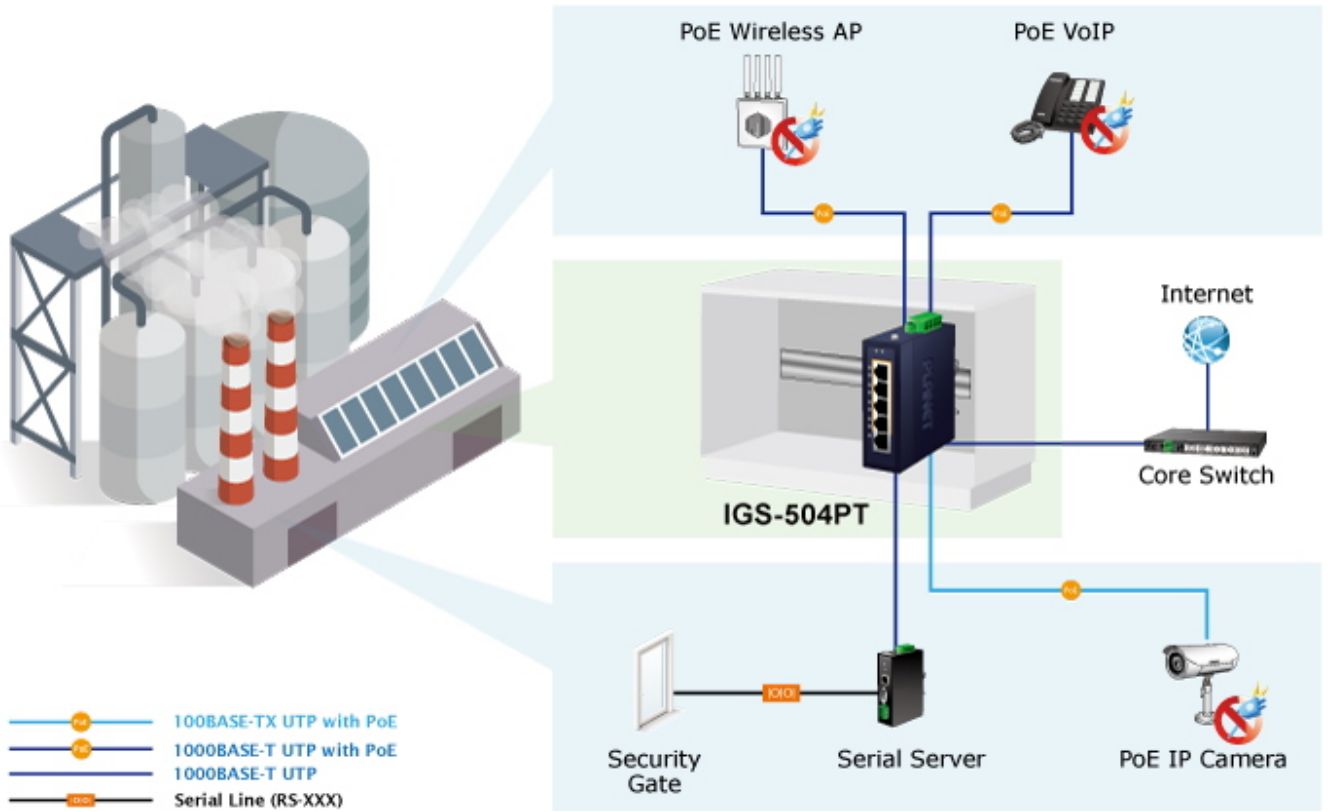

# Non-stop Ethernet Server Dual Power Input with Auto Failover

# Compact Industrial 5-Port Switch

IGS-504PT

IGS-614HPT

## Port 1~Port 4 PoE IP Cameras